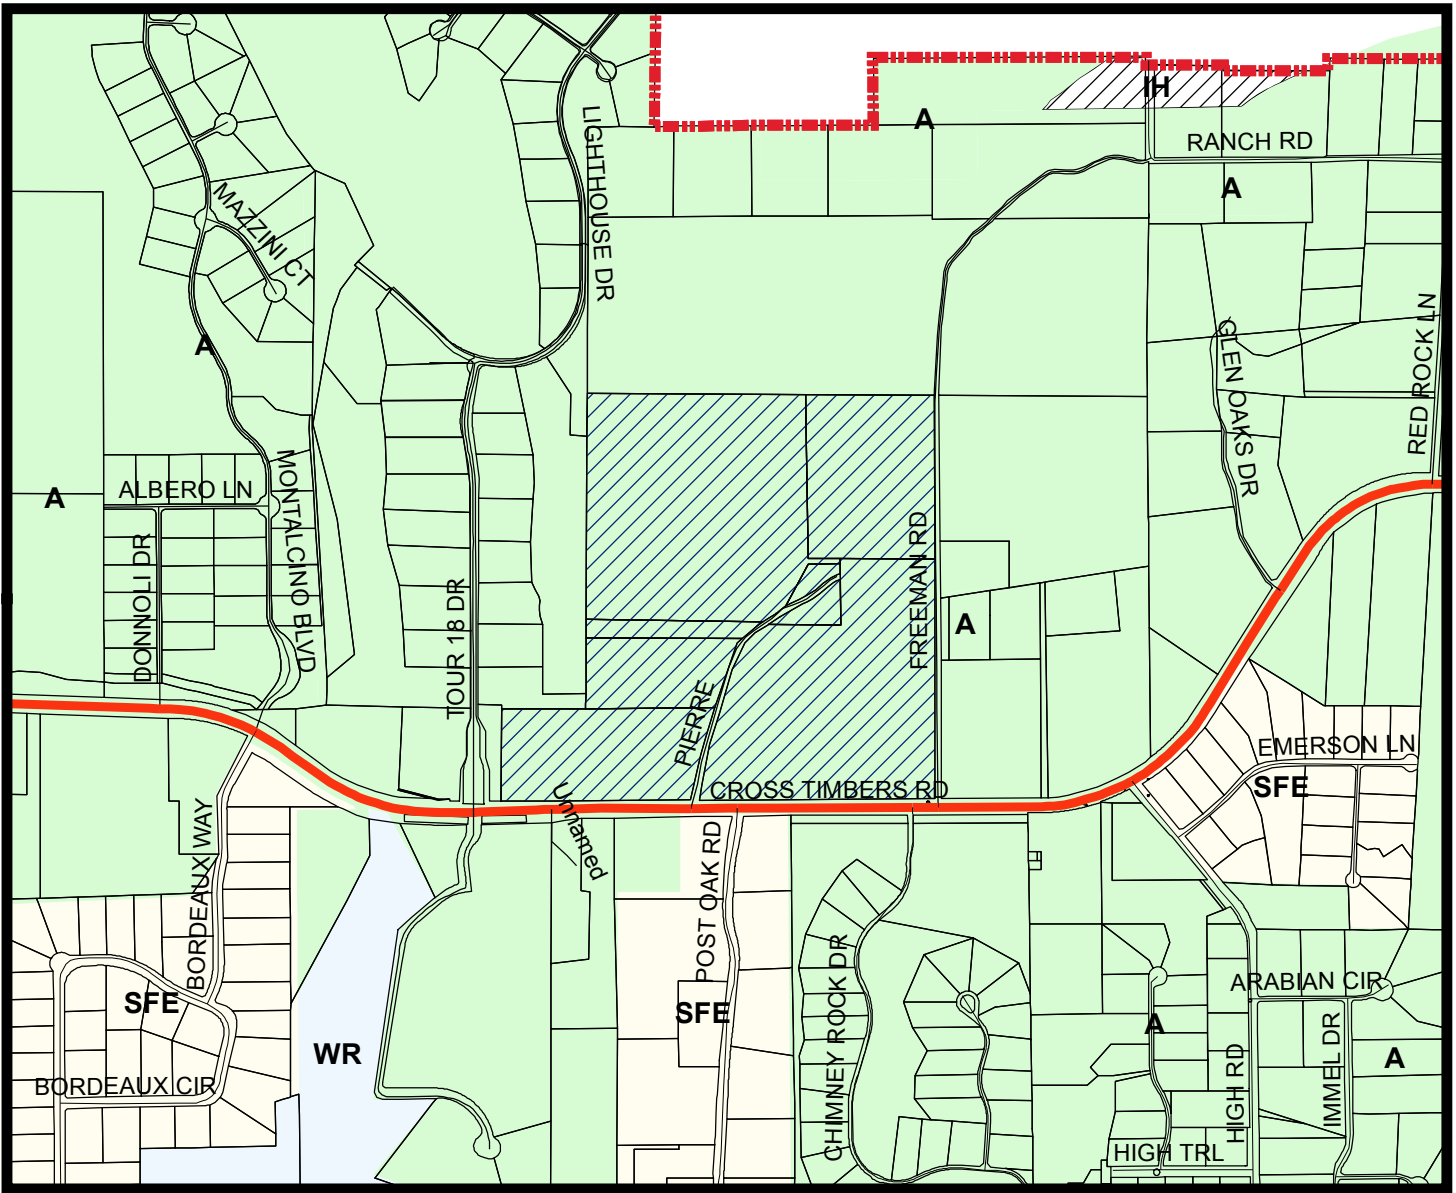

Vicinity Map

Reference Project: Powdermaker Tract

LEGEND

- Agriculture
- Single Family Estate
- Water Recreation
- Lake

Subject Property

Map Location