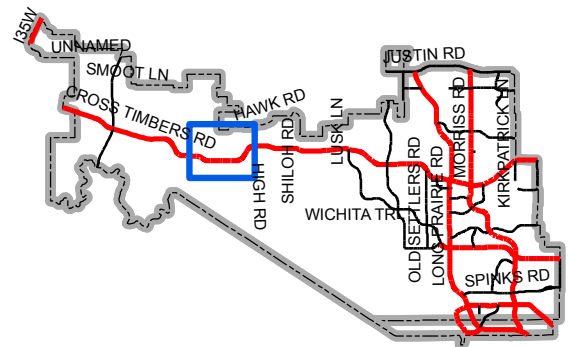

Vicinity Map

Reference Project: Powdermaker Tract

LEGEND

- Agriculture
- Single Family Estate
- Water Recreation
- Lake

Subject Property

Map Location