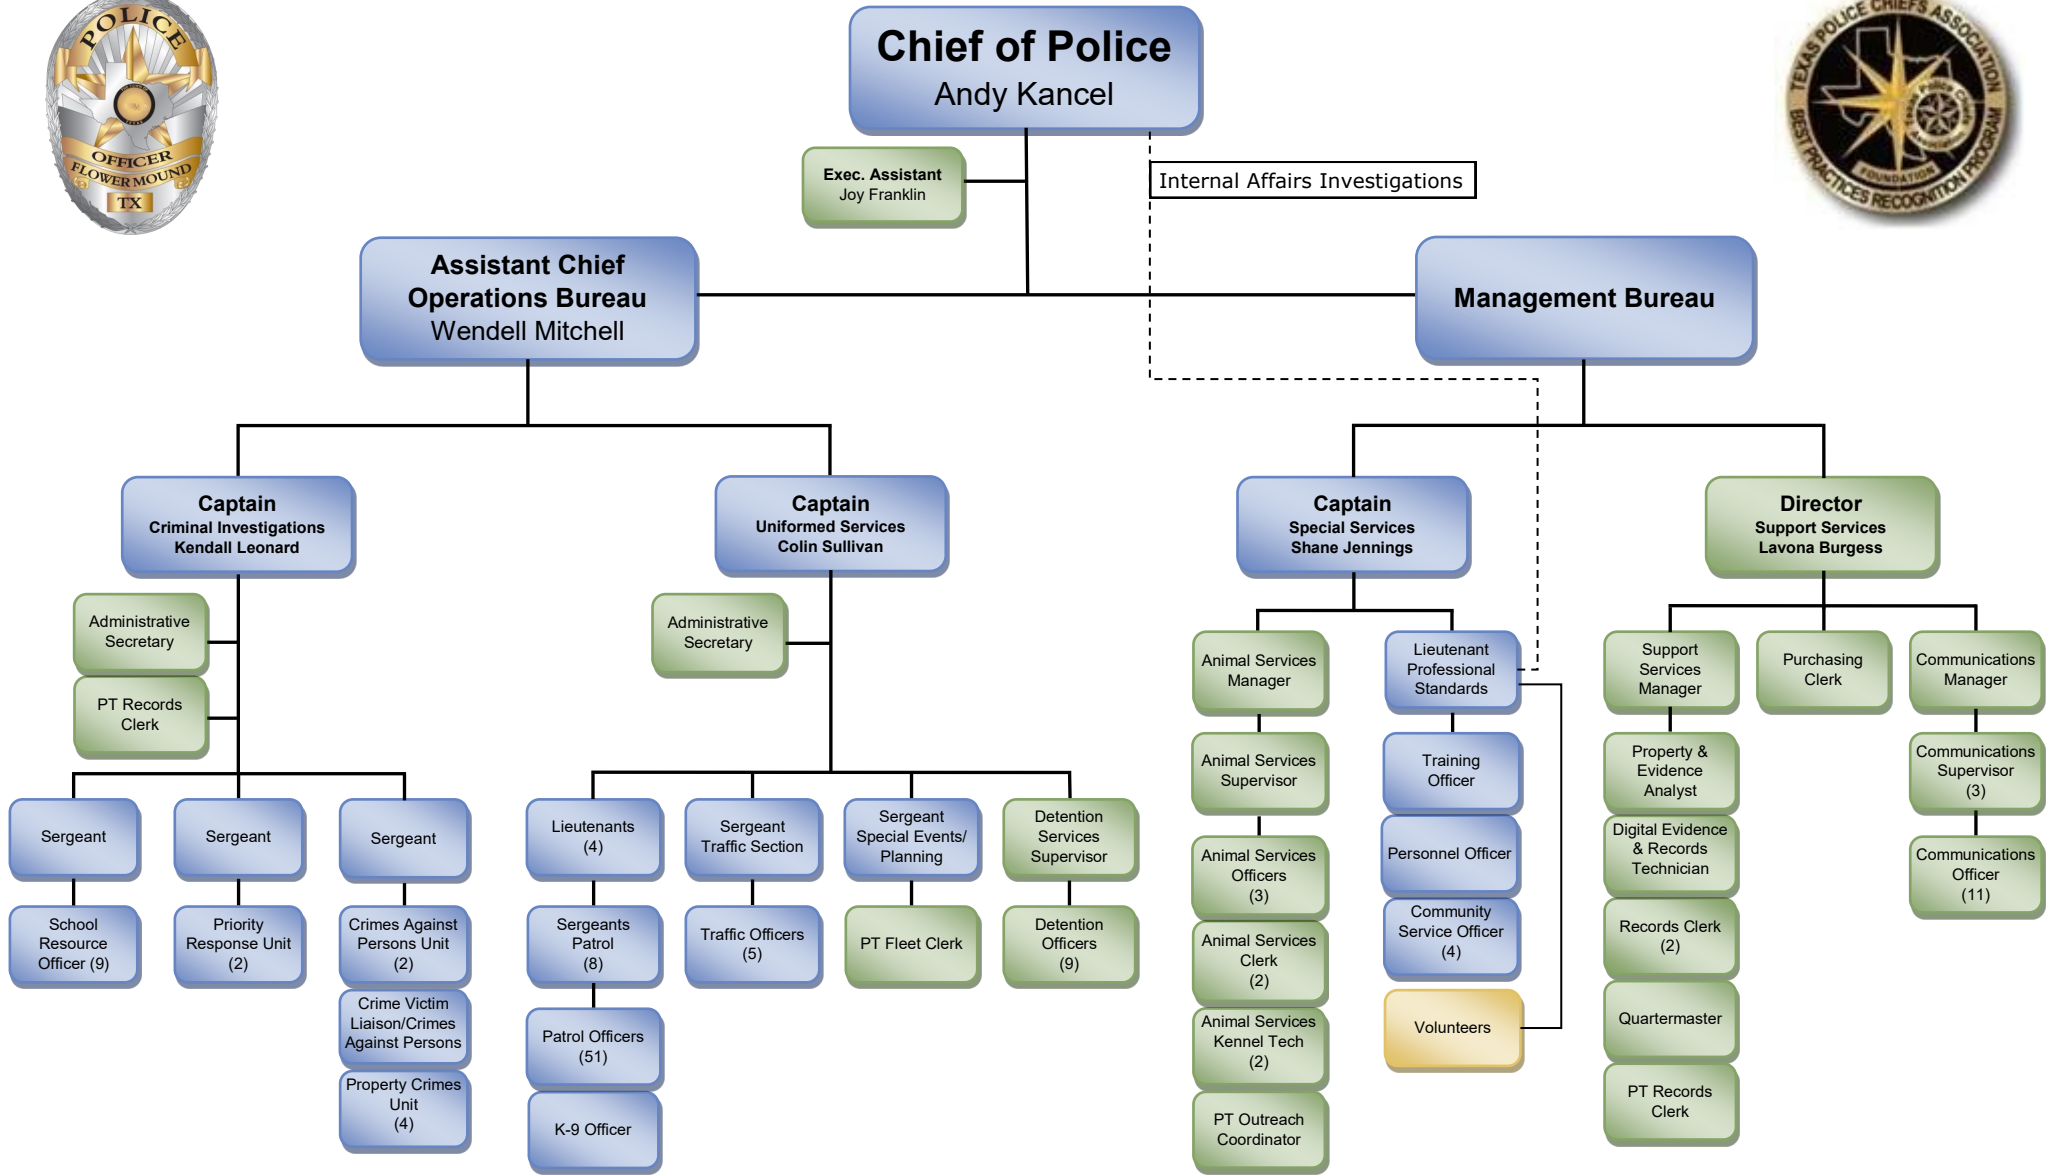

Flower Mound Police Department Organizational Chart

AUTHORIZED STRENGTH
Officers: 104
Civilians: 47
Total 151