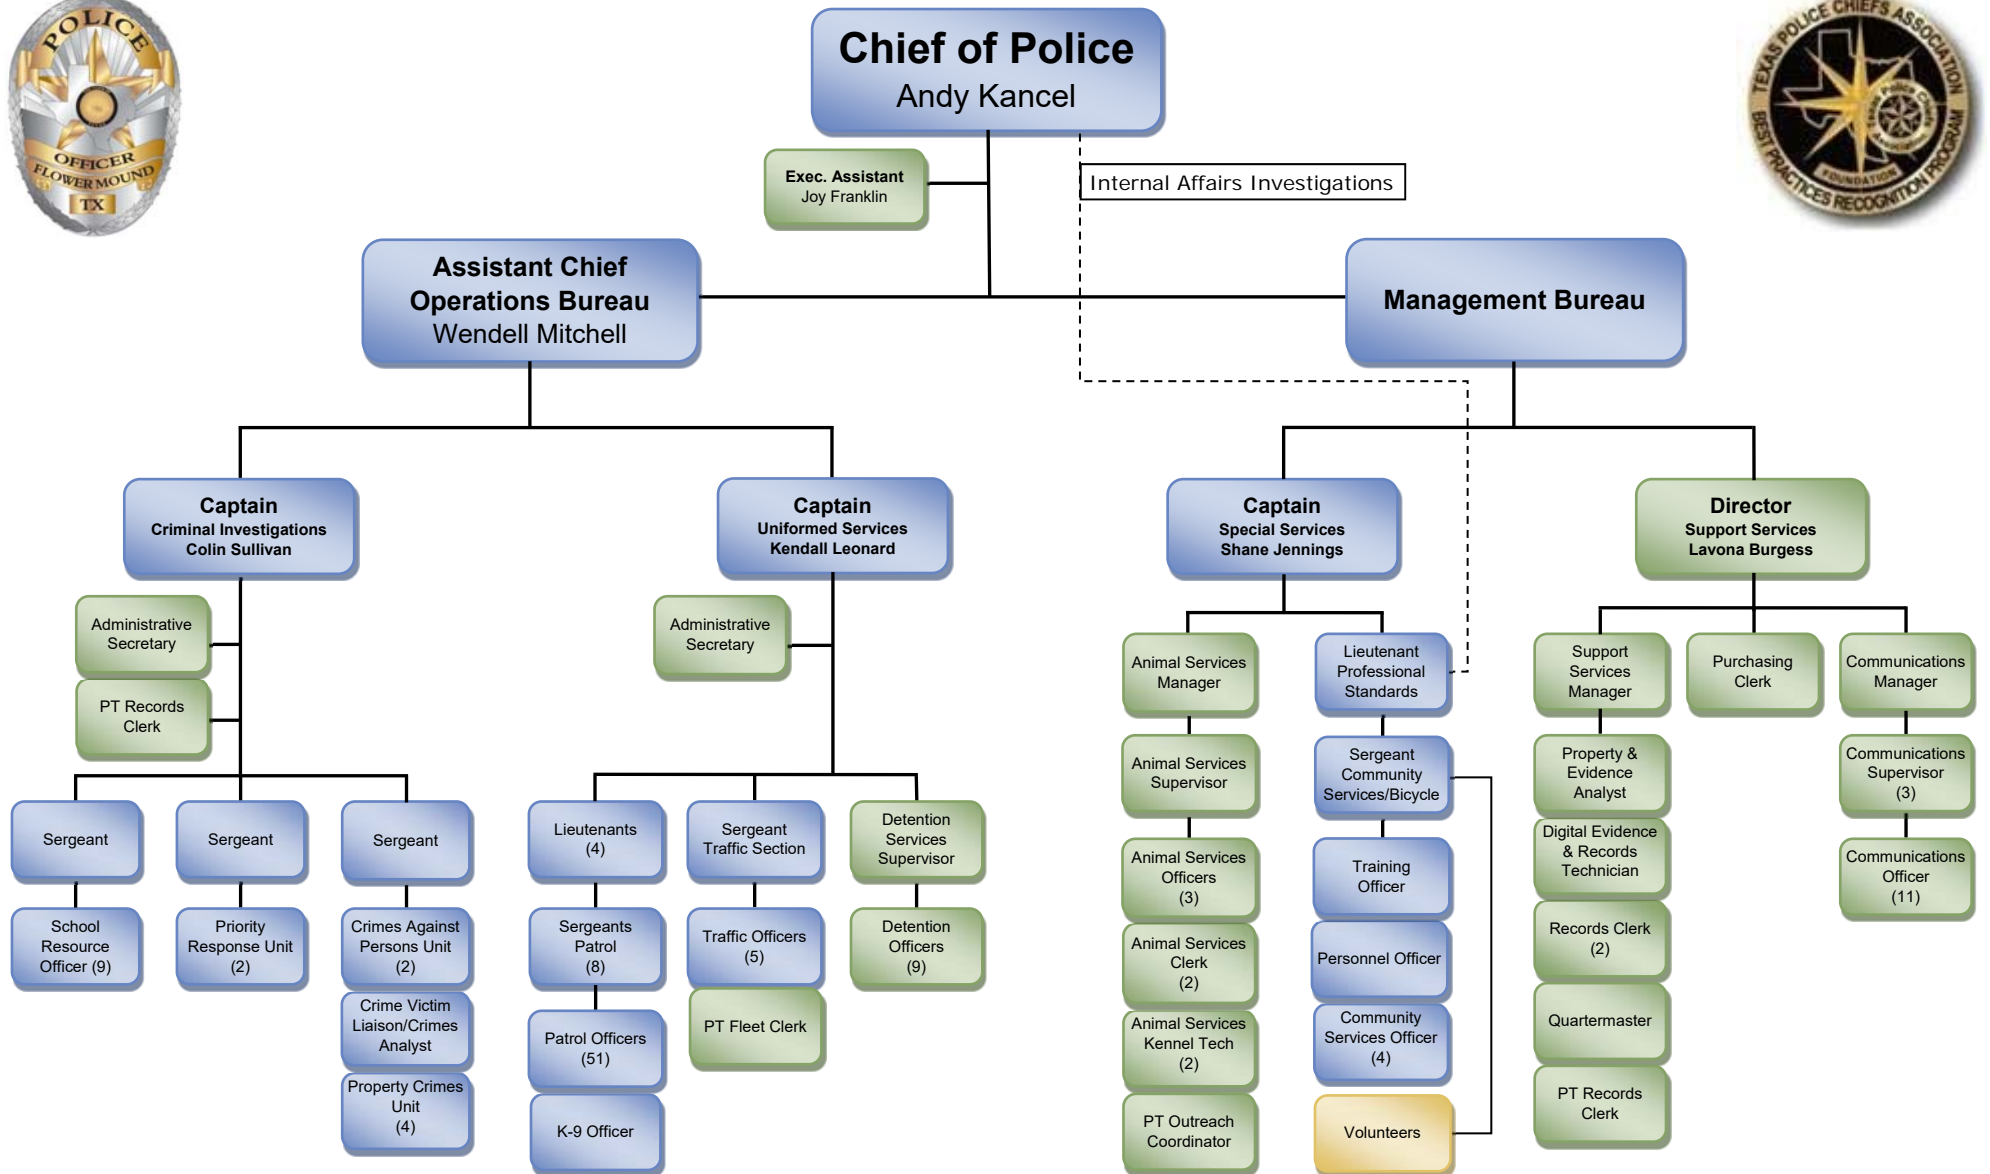

Flower Mound Police Department Organizational Chart

AUTHORIZED STRENGTH
Officers: 104
Civilians: 47
Total 151