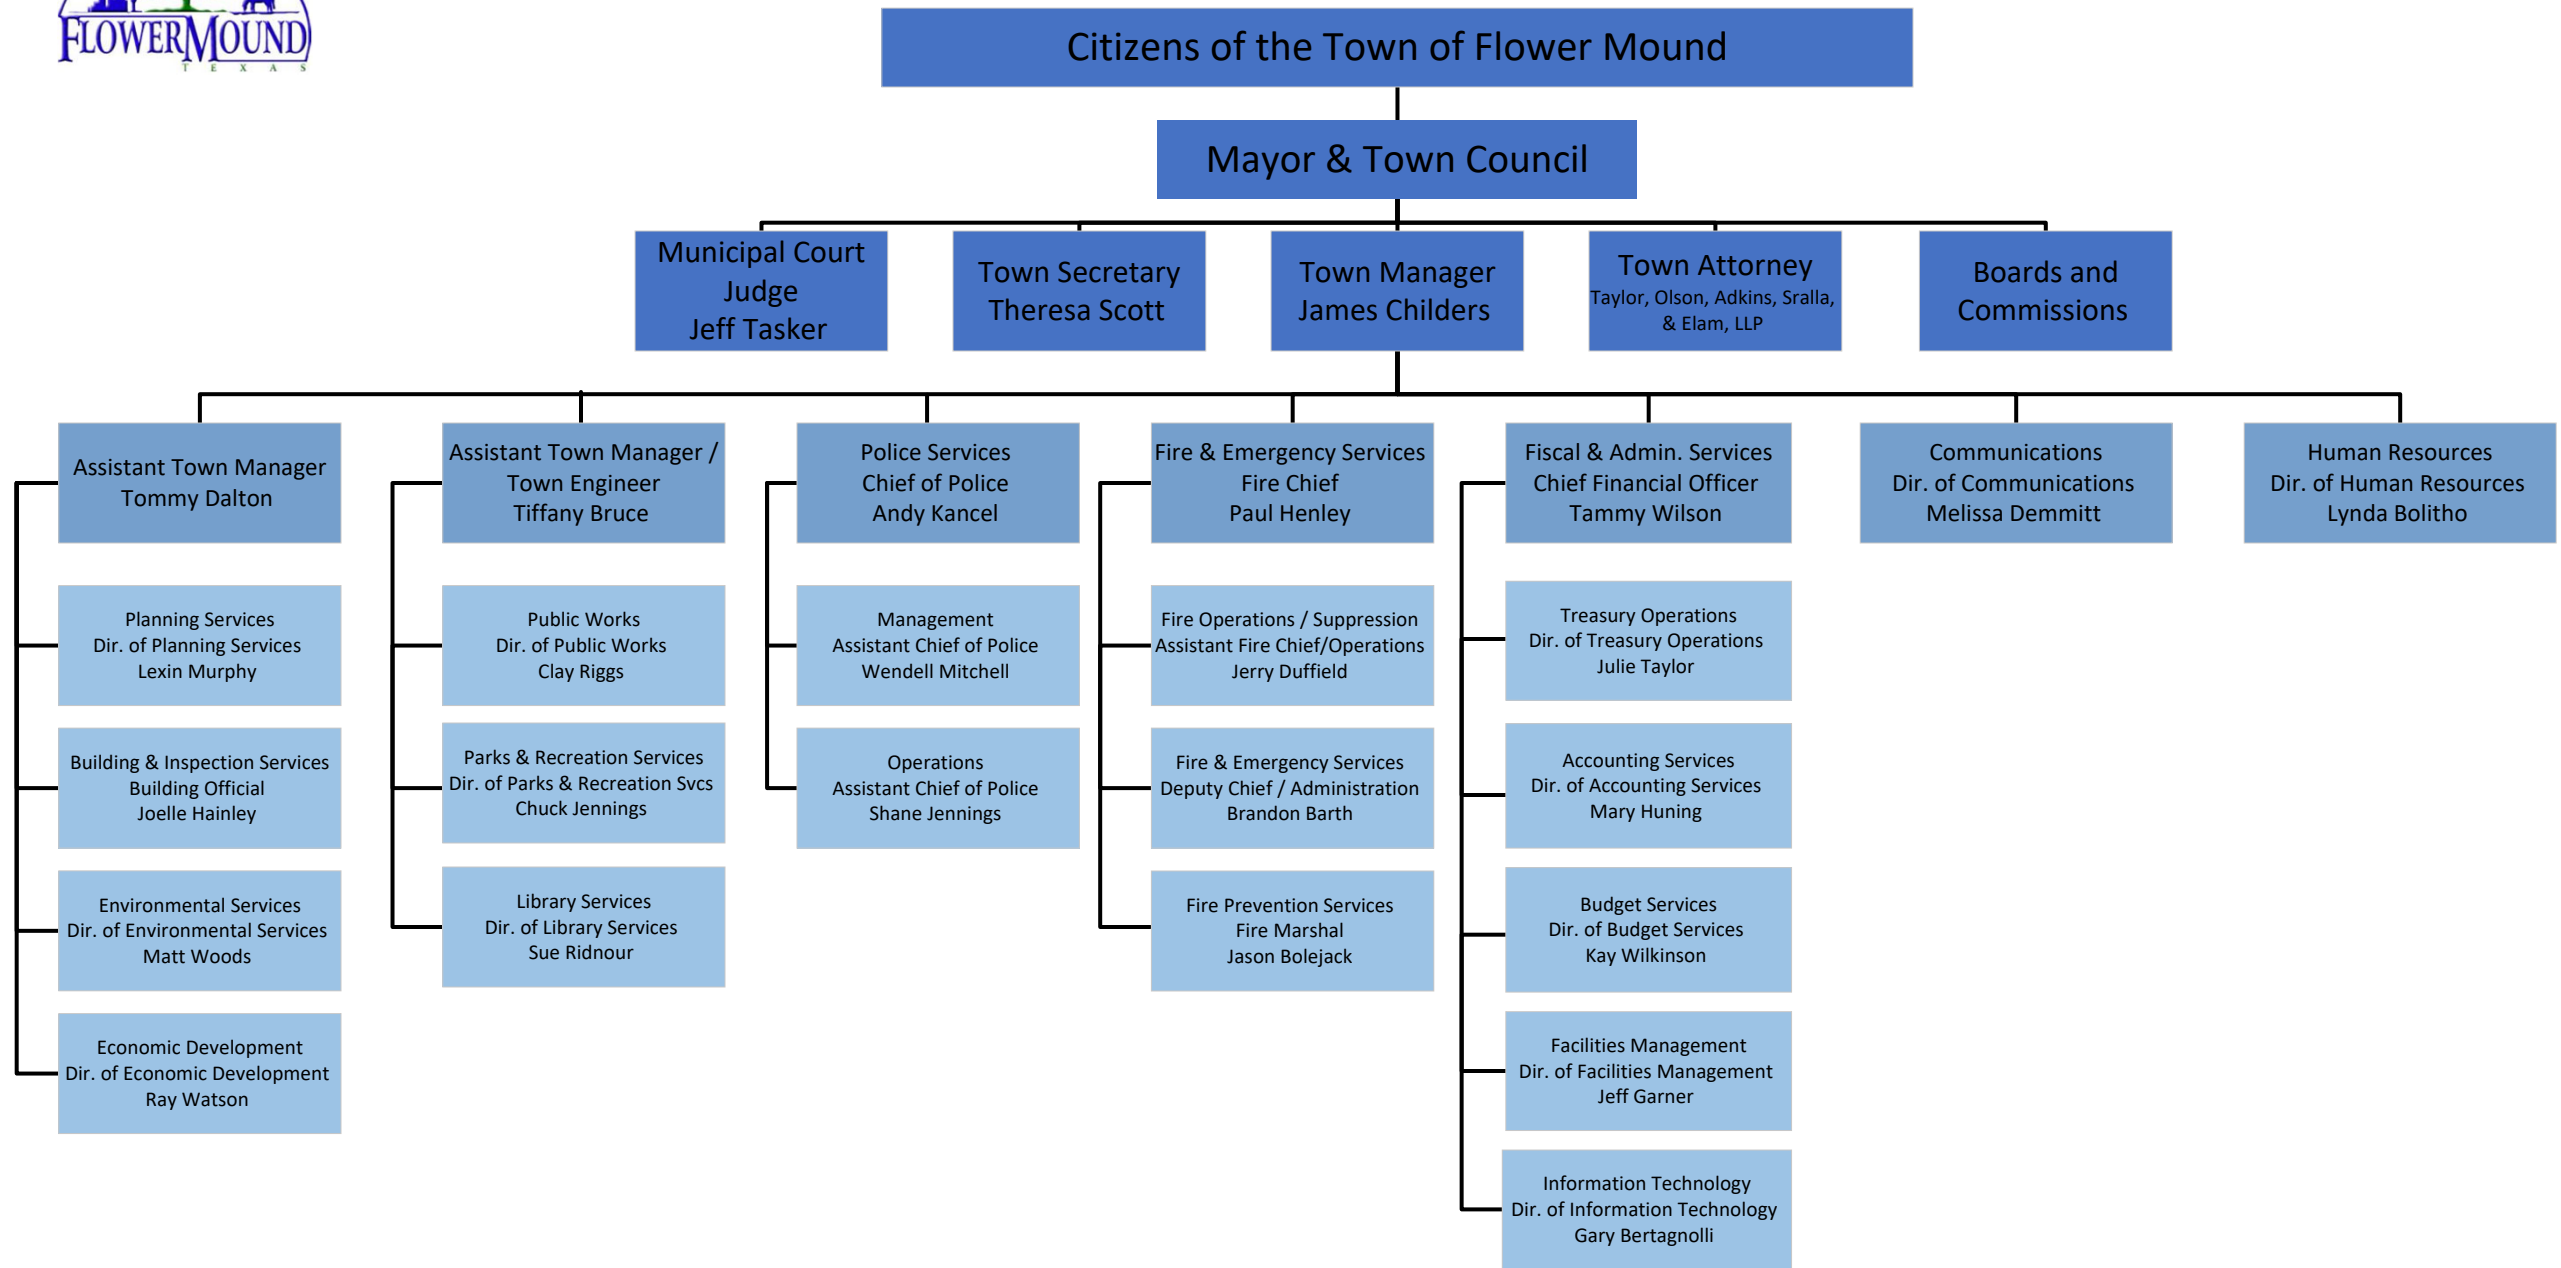

Town of Flower Mound Organizational Chart

(As of May 31, 2022)

Communications: Customer Relations
Parks and Recreation Services: Community Activity Center, Senior Center
Police Services: Animal Services, School Crossing, Criminal Investigations, Patrol, 911 Communications Center and Support Services
Public Works: Engineering Services, CIP Engineering