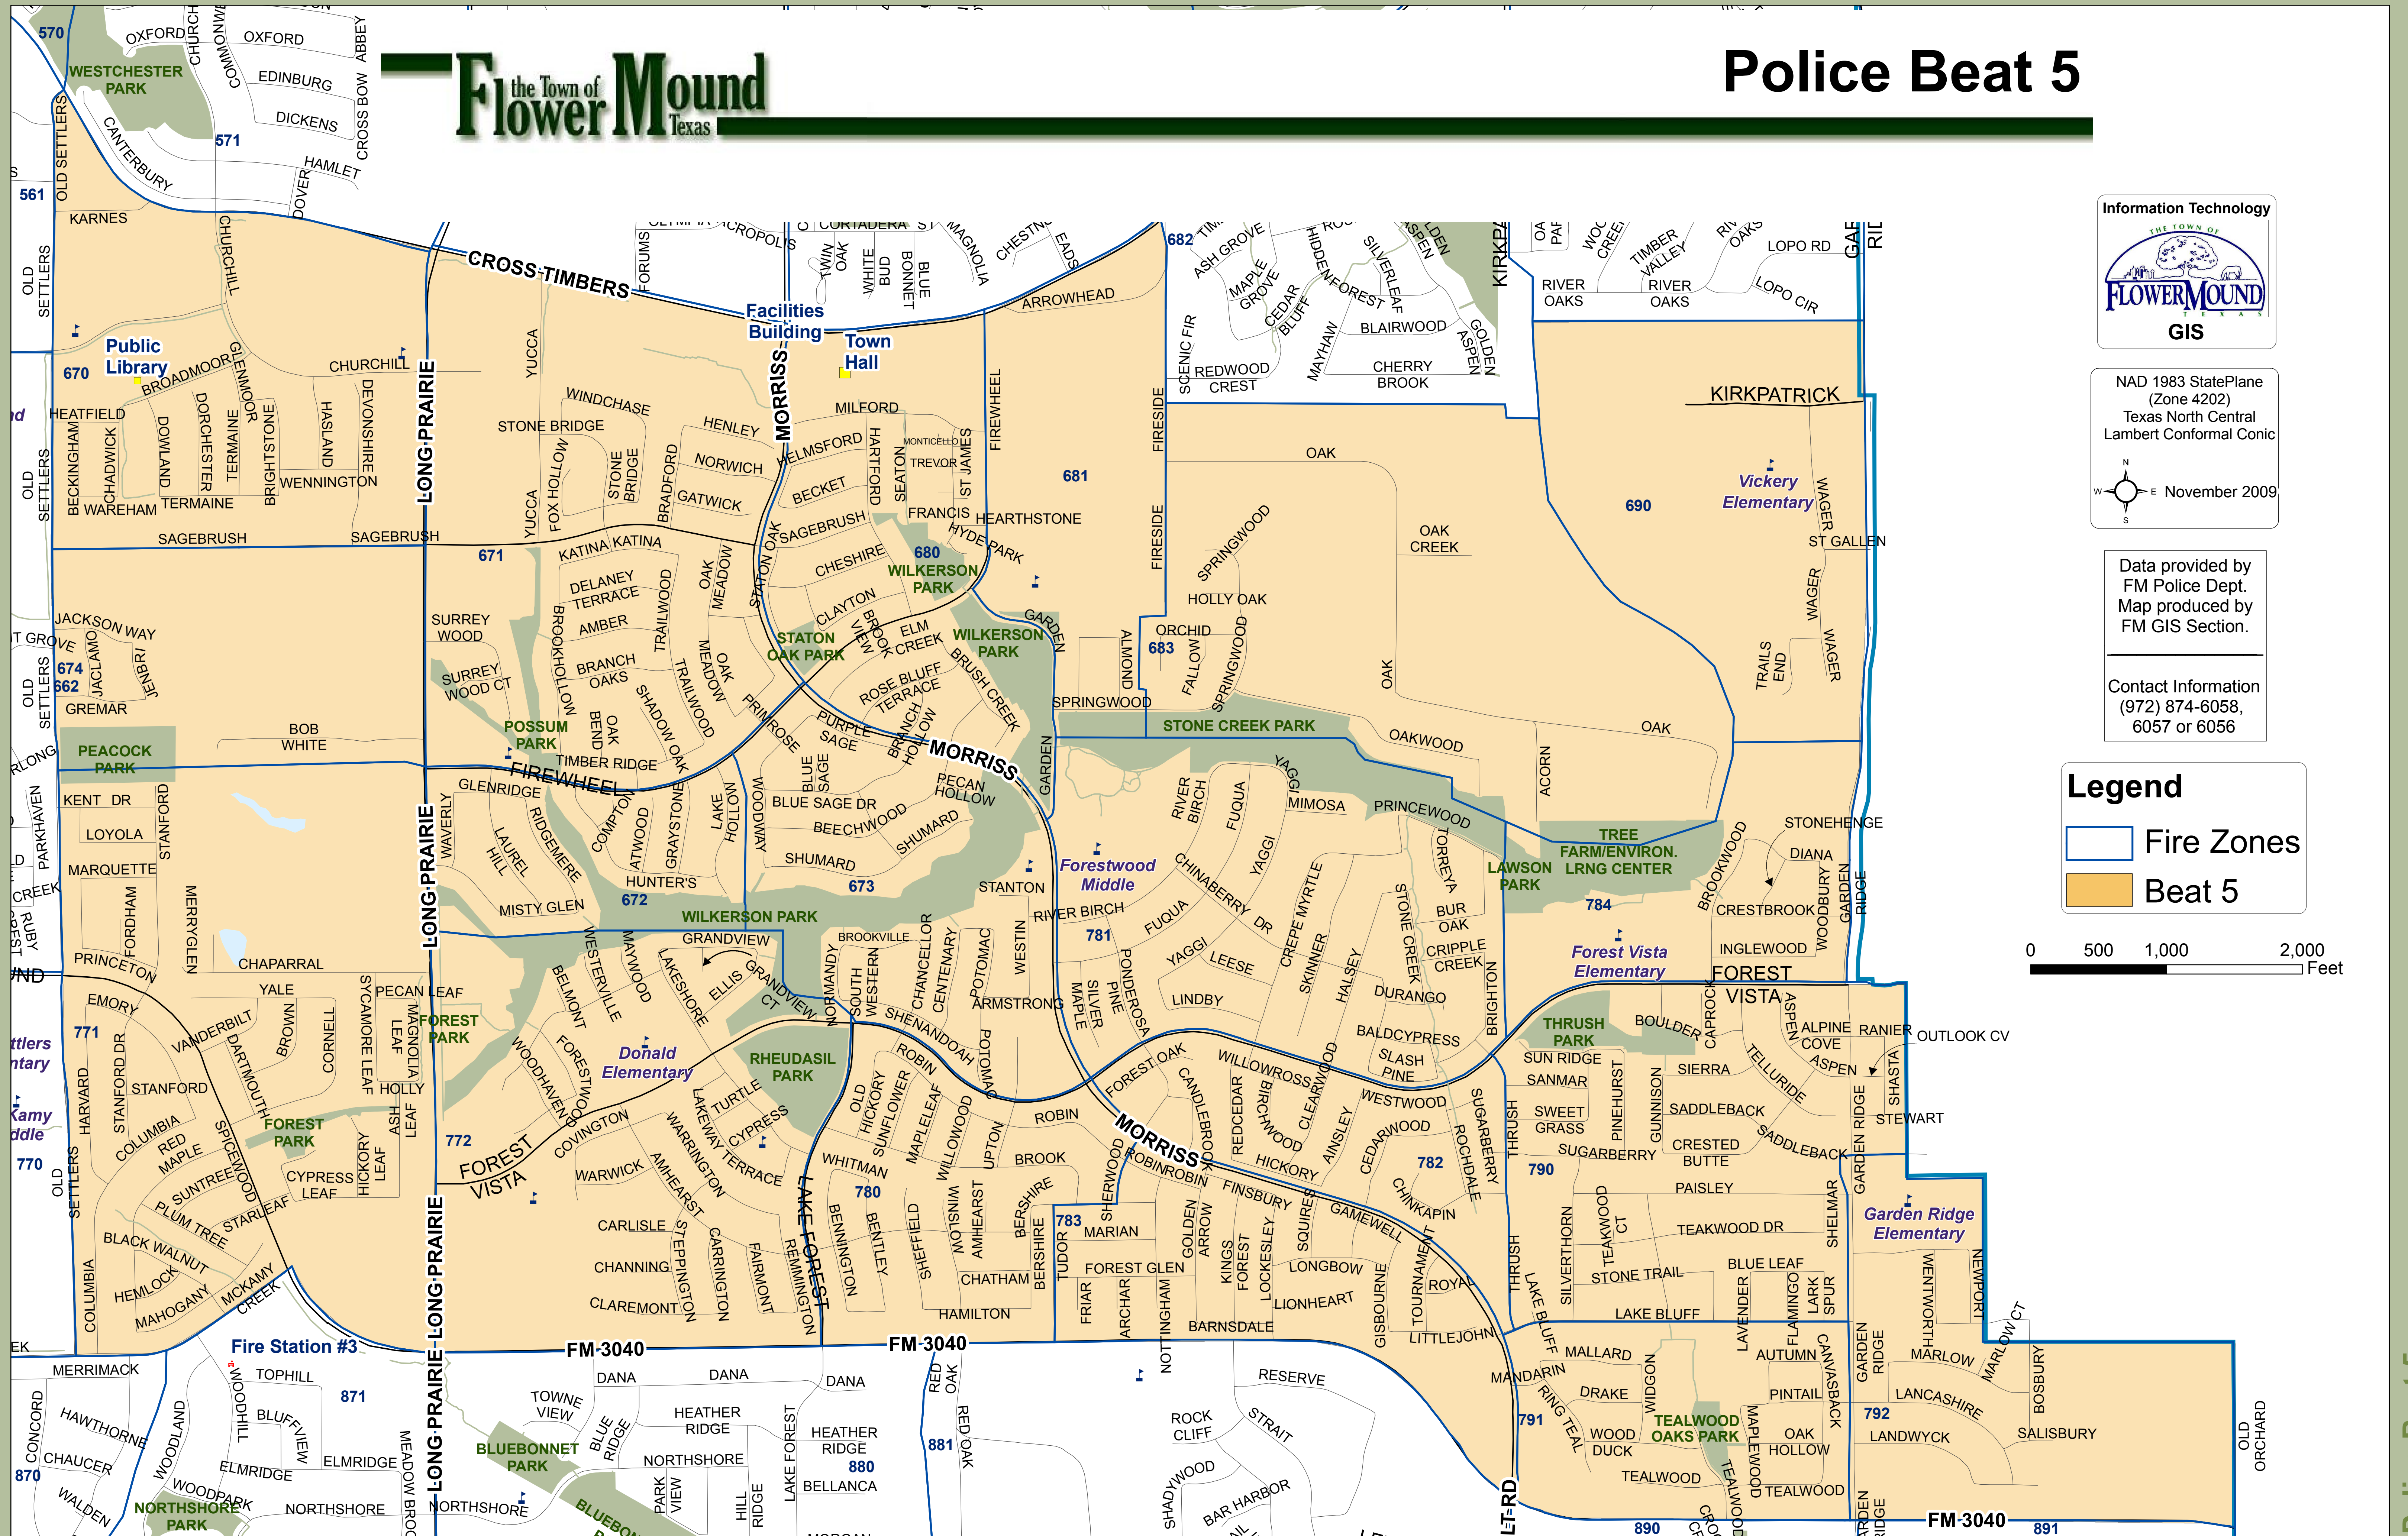

NAD 1983 StatePlane
(Zone 4202)
Texas North Central
Lambert Conformal Conic

Data provided by
FM Police Dept.
Map produced by
FM GIS Section.

Contact Information
(972) 874-6058,
6057 or 6056

Legend

- Fire Zones
- Beat 5